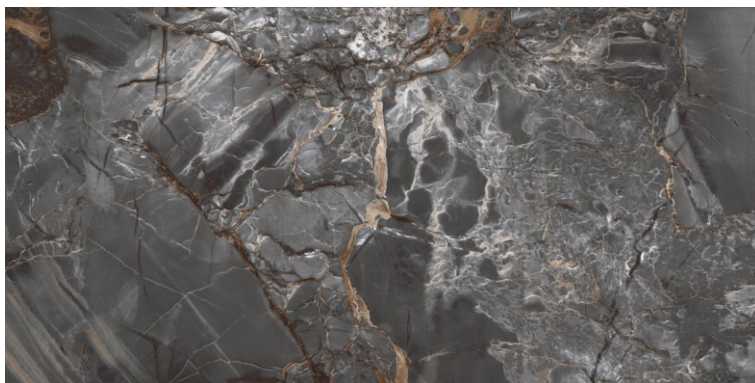

połysk

rektyfikowana

mrozoodporna

podłoga/ściana

kod: PD-LI-AE-0001
format: 60x120
wykończenie: POŁYSK
materiał wykonania: GRES
klasa ścieralności: PEI III

1 paczka	1,44 m²	2 sztuki
1 paleta	43,2 m²	30 paczek

ARISTO EBONY 60x120